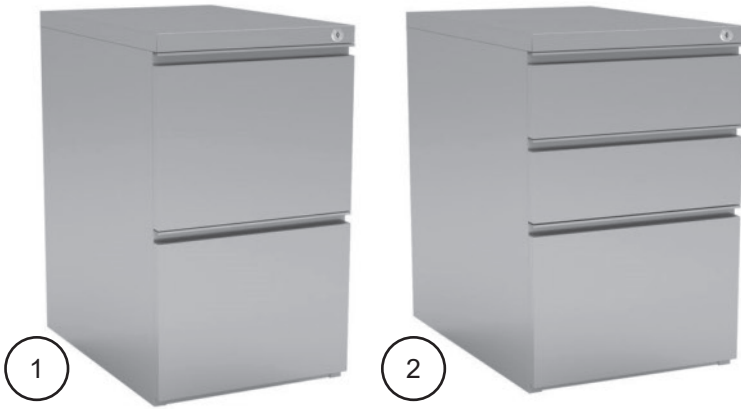

Hold your own and hold what you own with our versatile collection of pedestals designed to work great alone and even better together.

PREMIERA® Metal Pedestals

- All drawers on easy rolling ball bearing suspension
- Heavy gauge steel
- Attractive full pull handles
- Meets ANSI/BIFMA Specifications
- Locking drawers
- Double wall fronts
- 15-year Limited Warranty

1 **Locking File/File Pedestal w/ Glides**
15" w x 22" d x 26 1/2" h
PRM-CPSFF
List Price: $460.00

2 **Locking Box/Box/File Pedestal w/ Glides**
15" w x 22" d x 26 1/2" h
PRM-CPSBBF
List Price: $460.00

IN STOCK: Silver / White

Optional Locking Casters
PRM-CPPCASTERS
List Price: $41.00

3 **Mobile Locking Box/File Pedestal - Includes Casters**
15" w x 22" d x 22" h
PRM-CPSBF
List Price: $410.00

IN STOCK: Silver / White

Optional Pedestal Top Cushions
(PRM-CPSFF, PRM-CPSBBF, and PRM-CPPBF)
PRM-CUSH1522
List Price: $159.00

IN STOCK: Celestial Blue / Lime Green / Red / Dark Grey / Visconti / Black

TERA® Work Surface Support Pedestals

- Excellent quality
- Lifetime warranty
- Constructed from prime quality steel
- Ball bearing drawer slides with anti-rebound
- Double wall fronts and drawer sides
- Full width drawer pull
- Locks standard
- 1" adjustable glides
- Pencil tray included
- 27" h x 20" d
- Meets/exceeds all ANSI/BIFMA standards and safety tests for safety and reliability

IN STOCK: Light Grey (HF) / Medium Tone (MT) / Black Umber (BU)

4 **File/File Pedestal**
TER-ONJ621.20 (BU) Black $406.00
TER-ONJ621.20 (HF) Lt. Grey $406.00
TER-ONJ621.20 (MT) Med. Tone $406.00

5 **Box/Box/File Pedestal**
TER-ONJ631.20 (BU) Black $406.00
TER-ONJ631.20 (MF) Lt. Grey $406.00
TER-ONJ631.20 (MT) Med. Tone $406.00

5