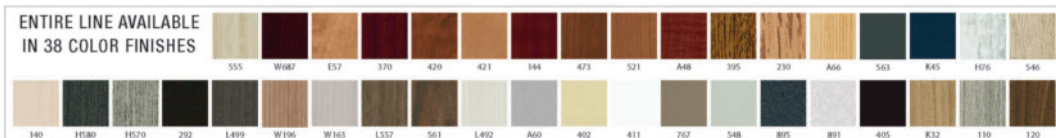

TERA®
COMMERCIAL

**Special
Order**

New Yorker's Series
ALUMINUM LOOK CURVE
PENINSULA STATION

Shown in Finishes:
Top & Front: 421 HONEY MAPLE
Bottom: 563 CHARCOAL
Modesty: CUSTOM

Shown in Finishes:
Body: 120 SOHO
Modesty: K45 NAVY