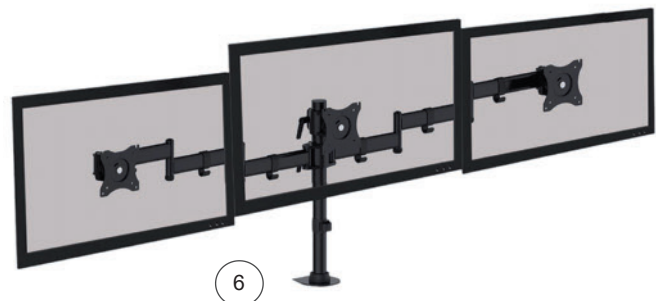

6 Triple Monitor Arm for Three Monitors KAN-MA230

List Price: $159.99