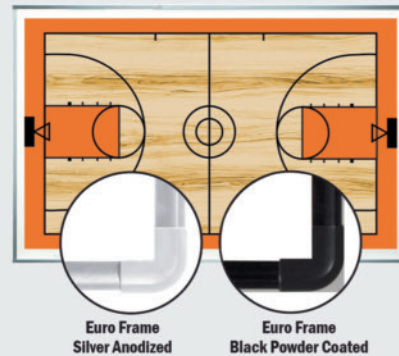

WHATEVER YOU CAN ENVISION, WE CAN PRINT ON YOUR CUSTOMIZED MARKERBOARD.

Transform black and white to Vivid COLOR.

Frame Selections:

The **Monarch Series** features a top-quality magnetic Markerboard surface. Through a unique process, we permanently infuse your desired image in vivid color to your markerboard in a wide range of sizes from 18"x24" to 48"x96". Our standard frame is either Silver anodized Aluminum or a handsome Black Powder Coated finish, each with a fashionable "European" style Radius corners.