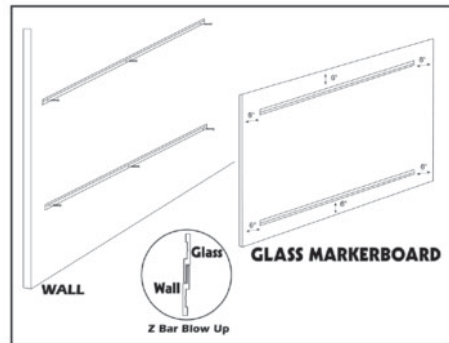

- Features include:
- High contrast
 - Excellent erasing qualities
 - Surface permits use of magnetic accessories
 - Porcelain is virtually indestructible when used as directed

2

		List Price
AAR-120A-46Z	48" x 72"	\$541.22
AAR-120A-48Z	48" x 96"	\$712.13
AAR-120A-410Z	48" x 120"	\$854.55