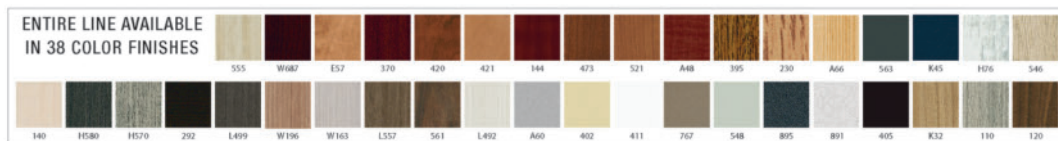

In Stock Finish Options

Special
Order

1

TER-3MM1-3672R 36"x 72" Rectangular Table with H Leg List Price: \$785.00

2

TER-3MM1-4896V 48"x 96" Oval Table with H Leg List Price: \$1,379.00

3

TER-3MM5-60144VX/CL1/PB3 60"x 144" Oval Table w/ Cube Legs & Fluted Edge List Price: \$5,580.00