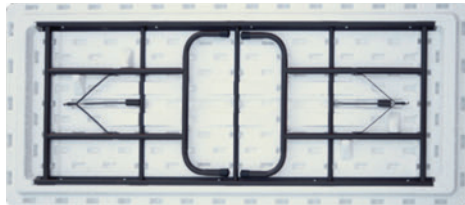

2

These lightweight folding tables feature a waterproof plastic top which resists damage from:

dropping and rough handling / gasoline / paint / lacquer thinner / permanent marker / paint remover/ battery acid

The five cross bars on back provide extra support. There are no sharp edges and they accommodate 1 1/4" clips for table skirting. Five year warranty.