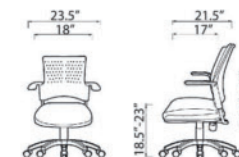

Graphite 2107

Onyx 2199

Additional fabrics available upon request.

Low back chair without armrest

Low back chair with fixed armrest

Buzz Seating SNAP

Snap Chair

- BUZ-SN**
List Price \$350 armless
List Price \$375 arms
 - Upholstered seat and flexible poly back
 - Back pivot tension adjustment
 - Pneumatic seat height
 - Cantilevered fixed arms or armless