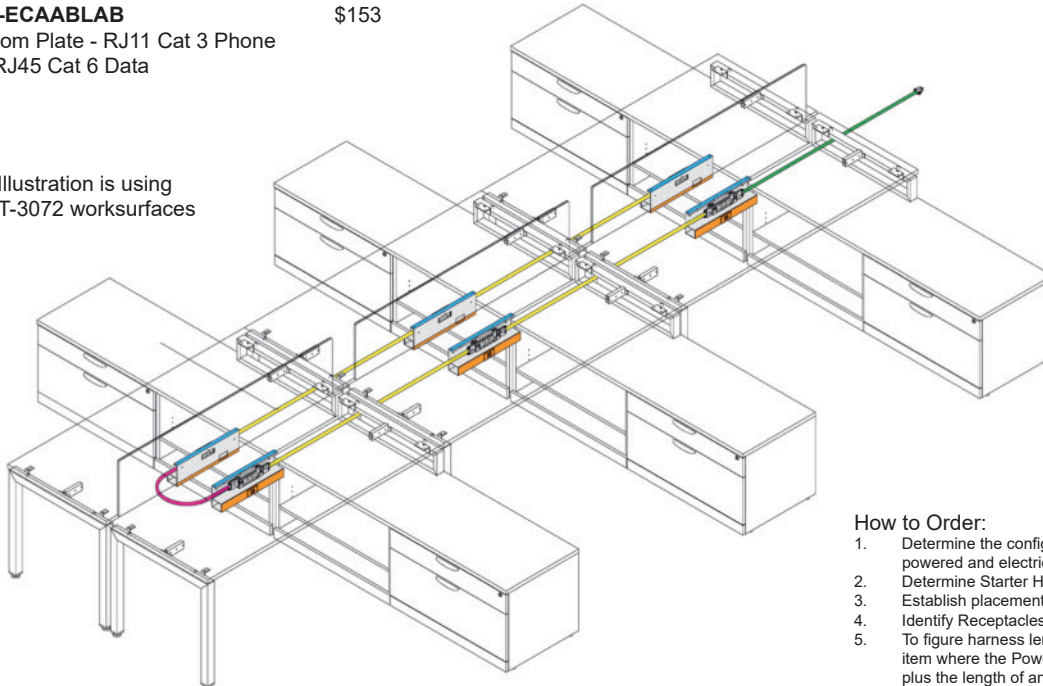

PREMIERA® Elements ECA Series Power

Performance Furnishings has partnered with ECA to offer full power integration to all PREMIERA desk series. Please contact your sales representative for more information or a quote.

Starter Harnesses
PRM-ECA84SB2144
144" Starter Harness 20 AMP
PRM-ECA84SB272
72" Starter Harness 20 AMP

List Price
$374

$234

Power Block with Receptacles

PRM-ECA84AA
Double-Sided Power Block
PRM-ECA84S1BL150
Receptacle Circuit 1
PRM-ECA84S2BL150
Receptacle Circuit 2
PRM-ECA84S4BL150
Receptacle Circuit 4
PRM-ECA84SIG30R150
Receptacle Isolated Circuit 3
PRM-ECA8SR
Receptacle Remover Tool
PRM-ECA78MB
Mounting Bracket

$73

$25

$25

$25

$30

$13

$26

PRM-ECA78ABL
Blank Telecom Plate
PRM-ECAABLAB
Telecom Plate - RJ11 Cat 3 Phone
and RJ45 Cat 6 Data

$26

$153

Illustration is using
PLT-3072 worksurfaces

QTY	MODEL	DESCRIPTION	List Price
6	PRM-ECA84AA	Power Block	$73.00
6	PRM-PLTPCBLK	Metal Channel	$61.00
4	PRM-ECA84FF64	64" Harness	$246.00
1	PRM-ECA84FF23	23" Harness	$163.00
1	PRM-ECA84SB272	72" Starter Harness	$234.00

Harnesses

PRM-ECA84FF23
23" Harness
PRM-ECA84FF29
29" Harness
PRM-ECA84FF35
35" Harness
PRM-ECA84FF41
41" Harness
PRM-ECA84FF47
47" Harness
PRM-ECA84FF53
53" Harness
PRM-ECA84FF59
59" Harness
PRM-ECA84FF64
64" Harness
PRM-ECA84FF71
71" Harness

List Price

$163

$176

$187

$205

$210

$223

$234

$246

$258

Wire Management

PRM-CMS03 Silver $63
Wire management snake
PRM-PLTWTS18BLK $61
18" single cord management tray
PRM-PLTWD18BLK $93
18" double cord management tray
PRM-PLTWTS24BLK $93
24" single cord management tray
PRM-PLTWD24BLK $145
24" double cord management tray
PRM-PLT-PC18-BK $61
18" power trough

How to Order:

1. Determine the configurations that need powered and electrical load requirements.
2. Determine Starter Harness length and location.
3. Establish placement of Power Blocks.
4. Identify Receptacles per Power Block.
5. To figure harness length, take the center of the item where the Power Blocks are to be placed plus the length of any items the harness needs to pass under subtract 7" and use the next larger size harness, unless measurement is exactly the size of a harness.
6. Determine needed accessories.