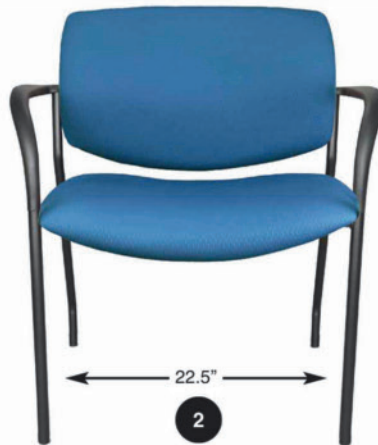

IN STOCK: White Finish Shell/Chrome Frame
Modern Walnut Finish Shell/
Chrome Frame

Buzz Seating JEM

Choose your seat size
750 LB. CAPACITY

Black or gray
frame

- Jem Side Chair
1. BUZ-JEM00 or BUZ-JEM10
List Price \$370 armless
List Price \$420 with arms