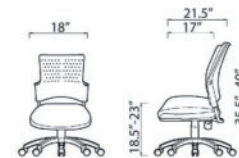

Graphite 2107

Onyx 2199

Additional fabrics available upon request.

Low back chair without armrest

Low back chair with fixed armrest

Buzz Seating SNAP

Snap Chair

- BUZ-SN**
List Price \$350 armless
List Price \$375 arms
 - Upholstered seat and flexible poly back
 - Back pivot tension adjustment
 - Pneumatic seat height
 - Cantilevered fixed arms or armless