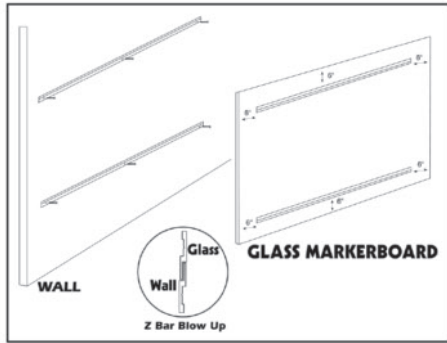

Horizontal Mounted 1/4" Crystal Clear Magnetic Glass Markerboards with Invisible "Z" Bar Mounting

All of AARCO Products Gass Markerboards are made of low iron glass resulting in the clearest glass available. The high gloss, non-porous surface provides a silky, smooth writing surface that cleans easily. The white painted background provides high contrast, vivid graphics, and maximum visibility.