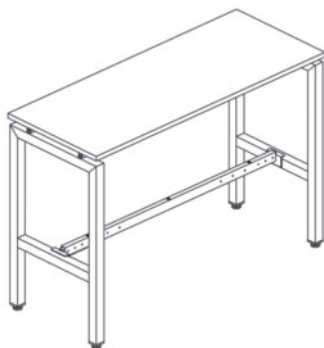

Laminate Tops

	List Price
PRM-PLT2448 24"d x 48"w (w)	$325.00
PRM-PLT2460 24"d x 60"w (w)	$367.00
PRM-PLT2466 24"d x 66"w	$400.00
PRM-PLT2472 24"d x 72"w (w)	$400.00
PRM-PLT3048 30"d x 48"w (w)	$355.00
PRM-PLT3060 30"d x 60"w (w)	$441.00
PRM-PLT3066 30"d x 66"w	$469.00
PRM-PLT3072 30"d x 72"w (w)	$469.00

Return Support

PRM-PLTRETSUPPORT $84.00

Tall U Legs (41") - Silver/Black

	List Price
PRM-PLTLEGU24NB41 24"w	$360.00
PRM-PLTLEGU30NB41 30"w	$369.00
PRM-PLTLEGU48NB41 48"w	$527.00

Beam Support

PRM-PLTADJMDB4872 $174.00

Beam Cover - 72" w

PRM-PLTMDB72C $148.00

Connector Beam Brackets (Pair)

PRM-PLTCBB $108.00

(Required for each desk beam support)

Image 1 Workstation - Each Pod:

QTY	MODEL #	DESCRIPTION	LIST EACH
2	PRM-PLT2472	24" x 72" Rect. Top	$400.00
4	PRM-PLTLEGU24NB41	24"w x 41"h U Leg	$360.00
4	PRM-PLTCBB	Connector Beam Bracket	$108.00
4	PRM-PLTADJMDB4872	Adj. Main Desk Beam	$174.00
2	PRM-PLTMDB72C	Beam Cover	$148.00
4	PRM-ST197	Bistro Height Stool	$601.00
TOTAL LIST:			$6,068.00

Wood Shell Bistro Height Stool

PRM-ST197

List Price: $601.00

- Overall: 19"w x 21"d x 33.5"h
- Seat: 15.75"w x 17.25"d x 30"h
- Cool, minimalist design
- High performance material
- Style and functionality for every space

ST Options: White or Modern Walnut Shell
Chrome Frame

QTY	MODEL #
1	PRM-PLT2472
2	PRM-PLTLEGU24NB41
2	PRM-PLTCBB (pair)
2	PRM-PLTADJMDB4872
1	PRM-PLTMDB72C

In Stock PLT Finish Options