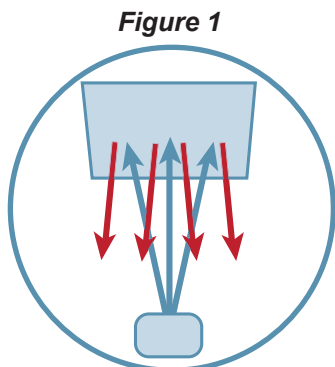

Aperture™ Glare Free Glass Projection/Writing Surface

Aperture is made with low iron tempered glass for a crystal clear, non-tinted surface. This triple use product saves space and expense by combining three uses in one brilliant product. Aperture's unique finish diffuses light evenly across its surface and can be used with all types of projectors. The rear side of the glass is covered with a heavy gauge steel sheet enabling the surface to attract rare earth magnetic accessories. The frameless design of Aperture is equipped with our invisible Z-Bar Mounting System.

RITE-ON WIPE-OFF
PROJECT
MAGNETIC

Aperture™ Glass Markerboards	List Price
AAR-APE4848 48" x 48"	$1,210.55
AAR-APE4872 48" x 72"	$1,692.34
AAR-APE4896 48" x 96"	$2,227.05

Typical Markerboard
Light Reflection "Hot Spots"