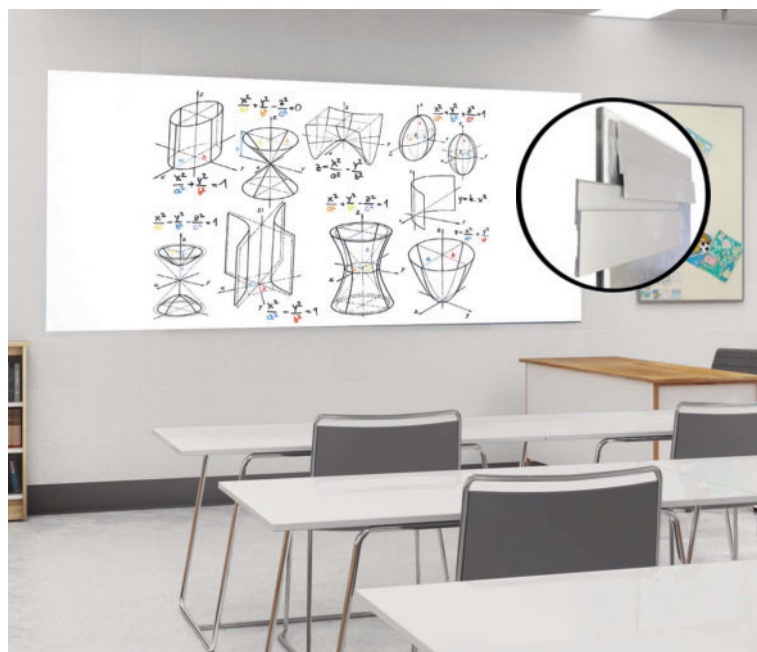

ClearVision Glass Markerboards

Aarco ClearVision Glass Markerboards are stylish and functional at the same time. Choose from 1/4" (6mm) or 1/8" (3mm) low-iron, crystal clear glass which allows for the most brilliant display and contrast of your writing.

ClearVision Glass Markerboards w/ Elegant Stand-Off Mounting

1/4" 6mm Non-Magnetic	Stand Offs	List Price
AAR-6WGB3648 36" x 48"	4	$476.28
AAR-6WGB4848 48" x 48"	4	$574.40
AAR-6WGB4872 48" x 72"	6	$821.36
AAR-6WGB4896 48" x 96"	8	$931.61

1/8" 3mm Magnetic	Stand Offs	List Price
AAR-3WGBM3648 36" x 48"	4	$555.05
AAR-3WGBM4848 48" x 48"	4	$676.40
AAR-3WGBM4872 48" x 72"	6	$952.22
AAR-3WGBM4896 48" x 96"	8	$1,110.17

1/4" 6mm Magnetic	Stand Offs	List Price
*AAR-6WGBM3648 36" x 48"	4	$600.86
*AAR-6WGBM4848 48" x 48"	4	$837.90
*AAR-6WGBM4860 48" x 60"	6	$1,044.07
*AAR-6WGBM4872 48" x 72"	6	$1,264.57
*AAR-6WGBM4896 48" x 96"	8	$1,666.98
*AAR-6WGBM48120 48" x 120"	8	$2,282.18

Rare Earth Magnets
AAR-MMM-6S 6 pack metallic $39.98

ClearVision Magnetic Glass Markerboards w/ Z-Bar Mount

1/8" 3mm Glass	List Price
*AAR-3WGBM3648Z 36" x 48"	$582.55
*AAR-3WGBM4848Z 48" x 48"	$697.00
*AAR-3WGBM4860Z 48" x 60"	$822.90
*AAR-3WGBM4872Z 48" x 72"	$948.27
*AAR-3WGBM4896Z 48" x 96"	$1,294.43

1/4" 6mm Glass	List Price
*AAR-6WGBM3648Z 36" x 48"	$621.81
*AAR-6WGBM4848Z 48" x 48"	$870.45
*AAR-6WGBM4860Z 48" x 60"	$1,080.45
*AAR-6WGBM4872Z 48" x 72"	$1,303.16
*AAR-6WGBM4896Z 48" x 96"	$1,732.56
*AAR-6WGBM48120Z 48" x 120"	$2,370.38

Rare Earth Magnetic Accessory Tray	List Price
*AAR-RMCT-12 12"	$63.95
*AAR-RMCT-18 18"	$95.92
*AAR-RMCT-24 24"	$125.00