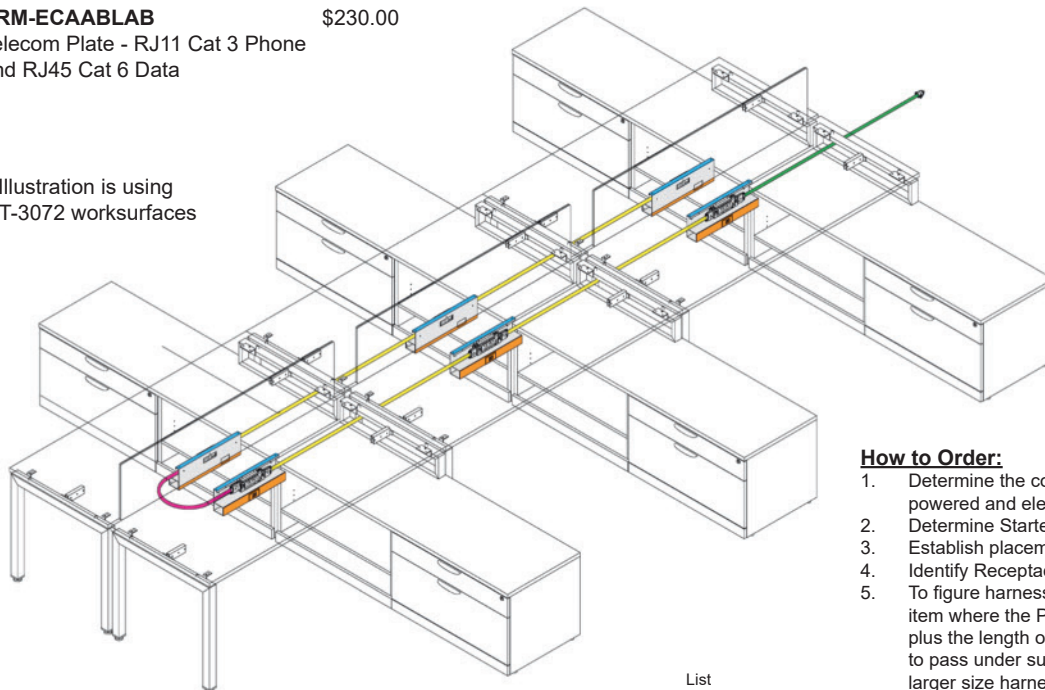

PREMIERA® Elements ECA Series Power

Premiera has partnered with ECA to offer full power integration to all PREMIERA desk series. Please contact your sales representative for more information or a quote.

Starter Harnesses

- **PRM-ECA84SB2144**
  144" Starter Harness 20 AMP
- **PRM-ECA84SB272**
  72" Starter Harness 20 AMP

List Price
$495.00
$335.00

Power Block with Receptacles

- **PRM-ECA84AA**
  Double-Sided Power Block
- **PRM-ECA84S1BL150**
  Receptacle Circuit 1
- **PRM-ECA84S2BL150**
  Receptacle Circuit 2
- **PRM-ECA84S4BL150**
  Receptacle Circuit 4
- **PRM-ECA84SIG30R150**
  Receptacle Isolated Circuit 3
- **PRM-ECA8SR**
  Receptacle Remover Tool
- **PRM-ECA78MB**
  Mounting Bracket

List Price
$101.00
$31.00
$31.00
$31.00
$36.00
$15.00
$33.00

- **PRM-ECA78ABL**
  Blank Telecom Plate
- **PRM-ECAABLAB**
  Telecom Plate - RJ11 Cat 3 Phone and RJ45 Cat 6 Data

List Price
$33.00
$230.00

Illustration is using
PLT-3072 worksurfaces

QTY	MODEL	DESCRIPTION	List Price Each
6	PRM-ECA84AA	Power Block	$101.00
6	PRM-PLT-PC18-BK	Metal Channel	$93.00
4	PRM-ECA84FF64	64" Harness	$345.00
1	PRM-ECA84FF23	23" Harness	$235.00
1	PRM-ECA84SB272	72" Starter Harness	$335.00

Harnesses

- **PRM-ECA84FF23**
  23" Harness
- **PRM-ECA84FF29**
  29" Harness
- **PRM-ECA84FF35**
  35" Harness
- **PRM-ECA84FF41**
  41" Harness
- **PRM-ECA84FF47**
  47" Harness
- **PRM-ECA84FF53**
  53" Harness
- **PRM-ECA84FF59**
  59" Harness
- **PRM-ECA84FF64**
  64" Harness
- **PRM-ECA84FF71**
  71" Harness

List Price
$235.00
$249.00
$267.00
$285.00
$300.00
$315.00
$330.00
$345.00
$365.00

Wire Management

- **PRM-CMS03** Silver
  Wire management snake
- **PRM-PLTWTS18-BK**
  18" single cord management tray
- **PRM-PLTWD18-BK**
  18" double cord management tray
- **PRM-PLTWTS24-BK**
  24" single cord management tray
- **PRM-PLTWD24-BK**
  24" double cord management tray
- **PRM-PLT-PC18-BK**
  18" power trough

List Price

$118.00
$73.00
$113.00
$113.00
$175.00
$93.00

How to Order:

1. Determine the configurations that need powered and electrical load requirements.
2. Determine Starter Harness length and location.
3. Establish placement of Power Blocks.
4. Identify Receptacles per Power Block.
5. To figure harness length, take the center of the item where the Power Blocks are to be placed plus the length of any items the harness needs to pass under subtract 7" and use the next larger size harness, unless measurement is exactly the size of a harness.
6. Determine needed accessories.