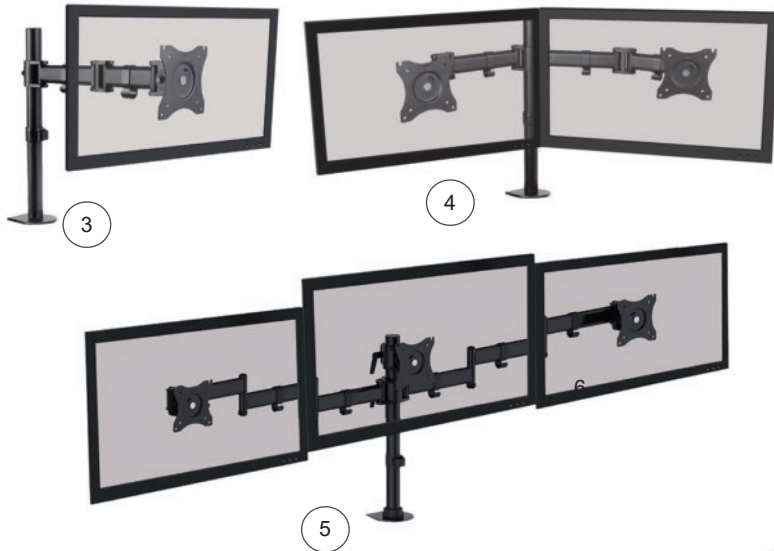

List Price: \$721.00

- Transform your desk into a versatile ergonomic "Sit-to-Stand" system for the healthful benefits and productivity of working while standing
- Advanced pneumatic lift system for continual height adjustment up to 20" off the desk
- Fully stable at all height positions
- Sits right on top of your desk; no assembly required
- Large 35 1/2" platform holds two 24" monitors
- Minimal intrusion into the workspace and floor space
- Grommet hole to mount optional monitor arms
- Repositionable keyboard platform
- Holds up to 35 lbs.

IN STOCK: Black

The "Sit-to-Stand" desktop workstation features a large surface platform and repositionable keyboard shelf.

2 Dual Monitor Arm - For use w/ Kantek models KAN-ST802

List Price: \$156.00

- For 2 monitors up to 24"
- Freely adjusting height for optimal position

Monitor Arms

- Suitable for monitors up to 27" (up to 18 lbs. each)
- Freely adjusting height for optimal position
- 360° rotation, 180° swivel and 45° tilting
- Fully articulating joints
- Grommet mount and desk clamp included
- Clips for cable management

6 Mobile Height Adjustable Sit Stand Desk KAN-ST330B

List Price: \$354.73

- Foot pedal controlled pneumatic mechanism allows for effortless height adjustment from seated to standing use
- Unlimited height adjusts from 29.75" sitting to 44.25" standing; No preset height positions
- Large Worksurface 31.5" wide X 22" deep; Groove for phone or tablet, plus cup holder
- Easy to clean melamine surface
- Maximum lift weight capacity 24 pounds
- Solid steel frame with wide base for stability
- Heavy-duty casters for smooth mobility, two locking.