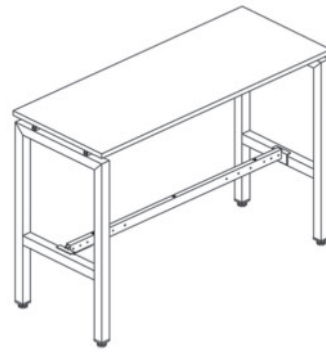

Cushion Only
PRM-CUSH1522*
List Price: \$212.00

Mobile B/F Metal
PRM-CPSBF
List Price: \$602.00

Shown:
PRM-CUSH1522 / PRM-CPSBF

Additional Typical Configurations for Elements Series

PLT3060/PLTLEGU30(2)/PLTADJMDB4872
List Price: \$1,269.00