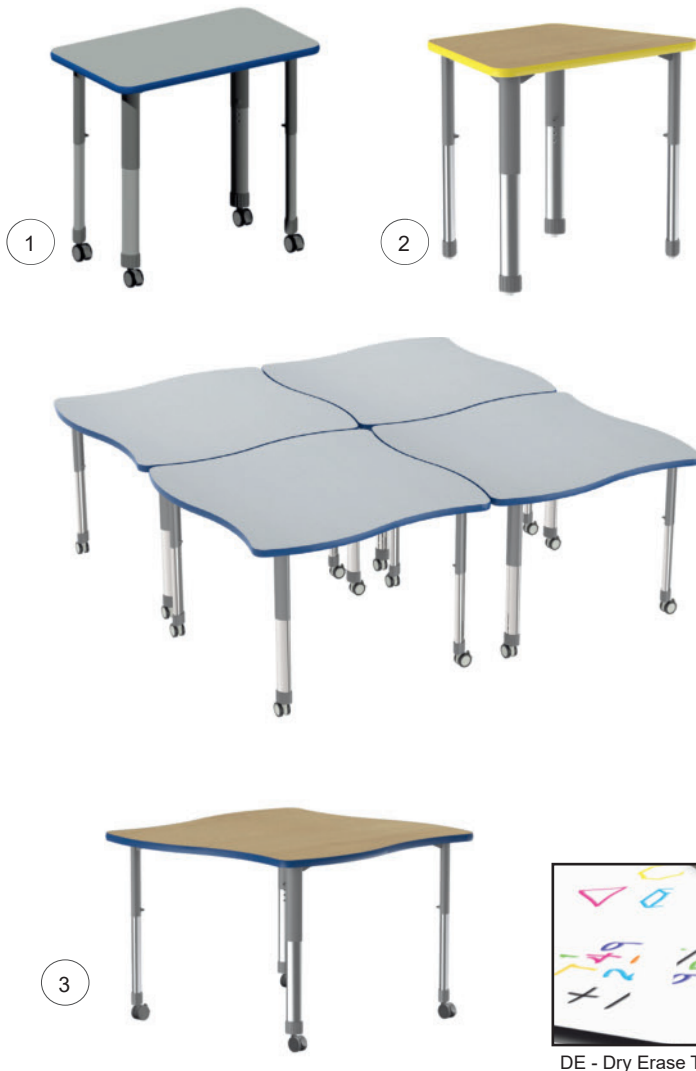

1. 1 Rectangle Activity Table - 34" x 20"
   TER-AD3420-REC High Pressure Laminate Top
   List Price: $682.00
   TER-AD3420DE-REC Dry Erase Top
   List Price: $751.00

1. 2 Trapezoid Activity Table - 23" x 33"
   TER-AD2333-TRP High Pressure Laminate Top
   List Price: $707.00
   TER-AD2333DE-TRP Dry Erase Top
   List Price: $790.00

1. 3 Swivel Activity Table - 42" x 42"
   TER-AD4242-SWV High Pressure Laminate Top
   List Price: $918.00
   TER-AD4242DE-SWV Dry Erase Top
   List Price: $1,030.00

Deluxe Caster Kit

1. **TER-DELUXECASTER-09** Black/Chrome
   TER-DELUXECASTER-13 Gray/Chrome
   List Price: $74.00

Standard Top Options:

- Gray Granite
- Fusion Maple
- Blue
- Green
- Red
- White
- Yellow
- New England Driftwood

Standard T-Mold Options:

- Gray
- Red
- Blue
- Yellow
- Green
- Black - standard if not specified

Leg Options: Specify Black/Chrome or Gray/Chrome Legs, if not specified Black/Chrome will be sent.

Images shown w/ Deluxe Caster Kit