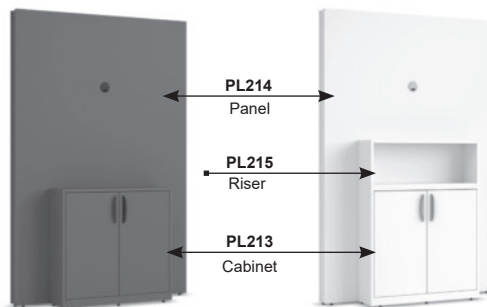

Power Wall Components