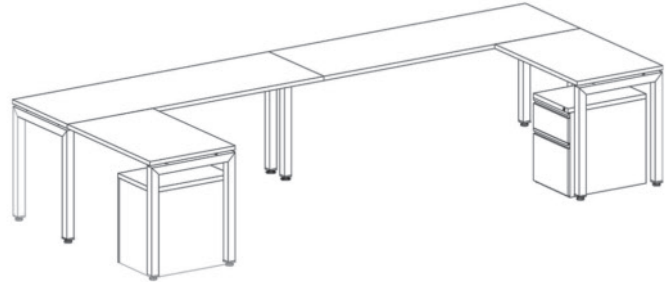

PLT2472(2)/PLTLEGU24(4)/PLTHALFULEG/PLTCBB(2)/PLT2436(2)
PLTADJMDB4872(2)/PLTRETSSUPPORT(2)/CPSBF(2)
List Price: $4,818.00