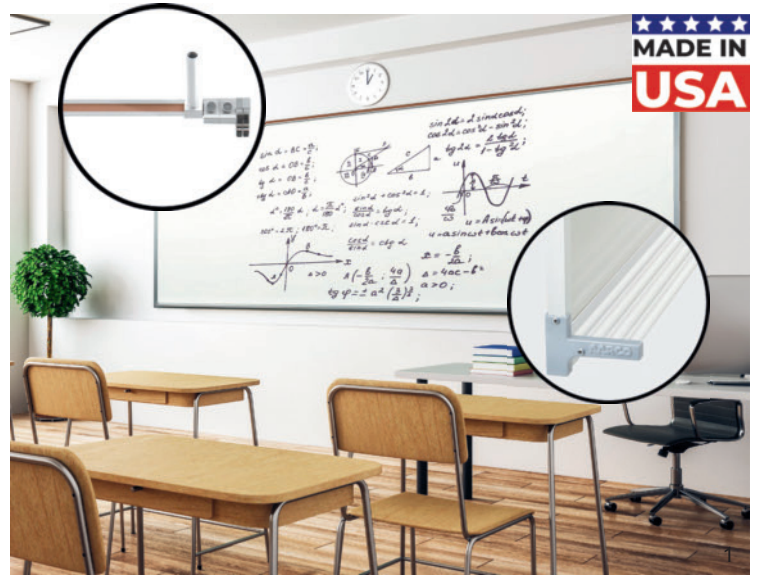

AARCO 120 Series Markerboards

Aarco's 120 Series Markerboard features a heavy duty porcelain-coated-steel writing surface. Built to stand the test of time, this markerboard is the top of the line choice for professionals. All trim, tray, and map rails are finished in satin anodized aluminum.

Standard features included

- 1" maprail w/ tan cork insert
- One hook/clip is supplied for every 3' of board
- Full length accessory tray

1	AARCO 120 Series Markerboards	List Price
	AAR-120A-34M 36" x 48"	$364.21
	AAR-120A-44M 48" x 48"	$485.05
	AAR-120A-46M 48" x 72"	$546.32
	AAR-120A-48M 48" x 96"	$712.43
	AAR-120A-410M 48" x 120"	$849.01
	AAR-120A-412M 48" x 144"	$942.90

AARCO Syncoat™ Magnetic Dry Erase Markerboards

Syncoat™ is a synthetic resin surface applied to light gauge steel in a carefully controlled process that provides a uniform finish. The unique new Syncoat™ writing surface offers exceptional stain and wear resistance while maintaining an excellent writing surface. Standard features included

- Satin anodized aluminum trim
- Full length accessory tray w/ protective caps

2	Syncoat Markerboards	List Price
	AAR-APS2436 24" x 36"	$106.94
	AAR-APS3648 36" x 48"	$176.40
	AAR-APS4872 48" x 72"	$308.70
	AAR-APS4896 48" x 96"	$413.44