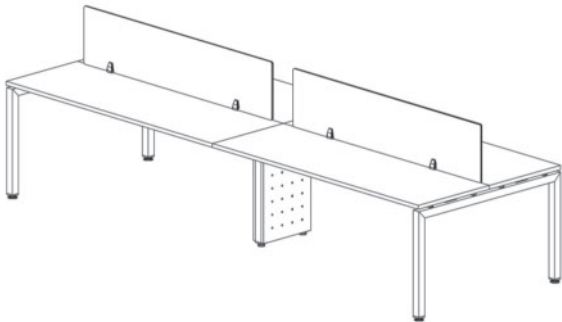

PLT2472(4)/PLTLEGU48(2)/PLTLEGU4860ILCMB/PLTADJMDB4872(4)/
PLTCBB(2)/PLTAP1566S(2)/PLTSBUDMDUAL(2)
List Price: $5,106.00