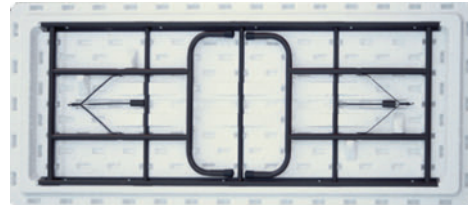

Perfect for hotels - churches - schools - clubs - food service
workshop - home - office - outdoor use

Folding Table Features:

- Waterproof plastic top which resists damage from: dropping and rough handling / gasoline / paint / lacquer thinner/ permanent marker / paint remover / battery acid
- Five cross bars on back provide extra support (see below)
- No sharp edges
- Accommodates 1 1/4" clip for table skirting
- 15 year limited warranty

Folding Tables/Chairs

1. 1 Plastic Resin Folding Tables (Shown in Gray Granite)
     TER-R3072 30" x 72" 42lbs
     List Price: $530.00
     TER-R3096 30" x 96" 54lbs
     List Price: $695.00
  2. 2 Round Plastic Resin Folding Table (Shown in Mocha Granite)
     TER-R60 60" Dia 63lbs
     List Price: $950.00
2. Plastic Resin Folding Chair - 4/ctn
   * **TER-RC350** 4/ctn
   List Price: $556.00

Folding Table Trucks

1. 3 Rectangular and Round Folding Table Truck
   TER - T4896U 28"d x 48"w
   List Price: $915.00
   This universal truck holds any 48" or 60" round tables, And any 60", 72", or 96" long rectangular tables.
2. 4 Round Folding Table Truck
   TER-T456 Holds 7-8 round folding tables
   List Price: $1,005.00
3. 5 Rectangular Folding Table Truck
   Capacity: 12-16 rectangular folding tables
   TER - T3072 5' & 6' Rectangular Tables
   List Price: $790.00
   TER - T3096 8' Rectangular Tables
   List Price: $830.00

Folding Tables In Stock