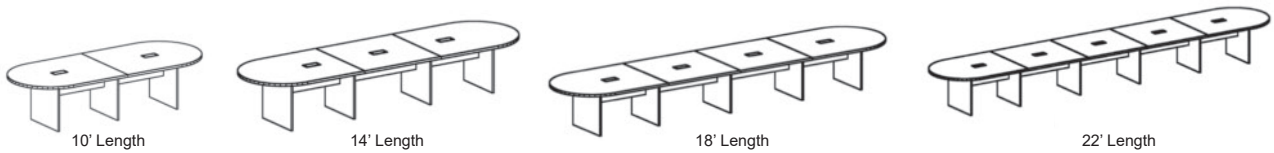

SEE PAGE 84 FOR CHAIR SHOWN