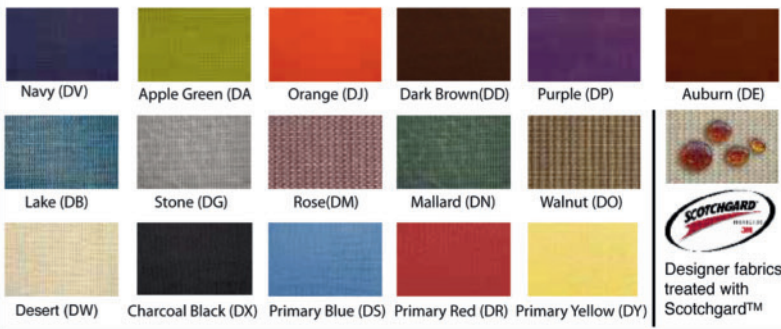

DESIGNER FABRIC COLORS

LENGTH	HEIGHT					
	4'-0"	5'-0"	6'-0"	6'-8"	7'-4"	8'-0"
5'-9" (3 panel divider)	CFSL403 $1,127.00 72 lbs.	CFSL503 $1,218.00 79 lbs.	CFSL603 $1,331.00 86 lbs.	CFSL683 $1,479.00 90 lbs.	CFSL743 $1,651.00 99 lbs.	CFSL803 $1,831.00 104 lbs.
9'-5" (5 panel divider)	CFSL405 $1,446.00 87 lbs.	CFSL505 $1,559.00 97 lbs.	CFSL605 $1,707.00 107 lbs.	CFSL685 $1,866.00 111 lbs.	CFSL745 $2,059.00 121 lbs.	CFSL805 $2,276.00 128 lbs.
13'-1" (7 panel divider)	CFSL407 $1,764.00 102 lbs.	CFSL507 $1,900.00 115 lbs.	CFSL607 $2,071.00 128 lbs.	CFSL687 $2,264.00 132 lbs.	CFSL747 $2,480.00 143 lbs.	CFSL807 $2,719.00 152 lbs.
16'-9" (9 panel divider)	CFSL409 $2,082.00 117 lbs.	CFSL509 $2,242.00 133 lbs.	CFSL609 $2,434.00 149 lbs.	CFSL689 $2,651.00 153 lbs.	CFSL749 $2,889.00 165 lbs.	CFSL809 $3,150.00 176 lbs.
20'-5" (11 panel divider)	CFSL411 $2,399.00 132 lbs.	CFSL511 $2,605.00 151 lbs.	CFSL611 $2,809.00 170 lbs.	CFSL6811 $3,047.00 177 lbs.	CFSL7411 $3,309.00 187 lbs.	CFSL8011 $3,594.00 200 lbs.
24'-1" (13 panel divider)	CFSL413 $2,719.00 147 lbs.	CFSL513 $2,934.00 169 lbs.	CFSL613 $3,174.00 191 lbs.	CFSL6813 $3,436.00 195 lbs.	CFSL7413 $3,719.00 209 lbs.	CFSL8013 $4,026.00 224 lbs.

1. Roll divider into place