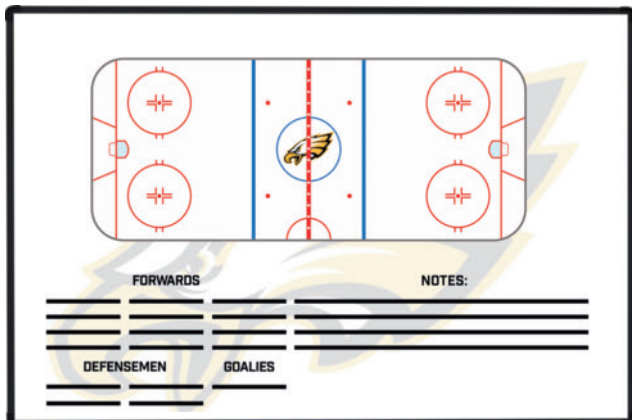

Team Boards