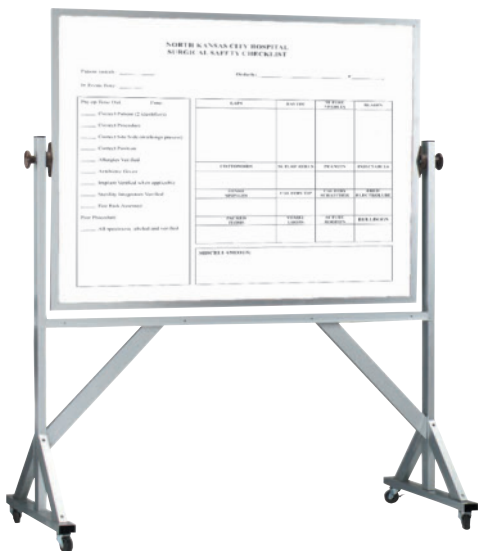

Double Sided Mobile Markerboard *NEW!*

The Double Sided Mobile Markerboard makes for a great collaborative room divider. This unit is available in 3 standard sizes, features the Syncoat magnetic writing surface, and our heavy-duty frame and leg supports which sit 2" from the ground.

Double Sided Markerboard		List Price
AAR-FMS7236	72" x 36"	$720.00
*AAR-FMS6036	60" x 36"	$685.00
*AAR-FMS4848	48" x 48"	$698.00

AARCO Reversible Freestanding Boards

Aarco's heavy duty reversible boards are robust and versatile! Available with silver or black aluminum frame. Customers have the choice of a light duty melamine or heavy duty porcelain writing surface. Chalkboard, in lieu of markerboard surface, is available on a special order basis.

Standard features included

- Full length Accessory Tray
- Satin Anodized or Black Powder coated finishes

Silver Anodized Finish	List Price	
Melamine		
AAR-WARC4872	48" x 72"	$1,030.05
Porcelain		
AAR-WARS4872	48" x 72"	$1,255.68

Black Powder Coat Finish	List Price	
Melamine		
*AAR-WARC3648BK	36" x 48"	$882.90
*AAR-WARC4872BK	48" x 72"	$1,059.48
Porcelain		
*AAR-WARS3648BK	36" x 48"	$921.05
*AAR-WARS4872BK	48" x 72"	$1,291.65