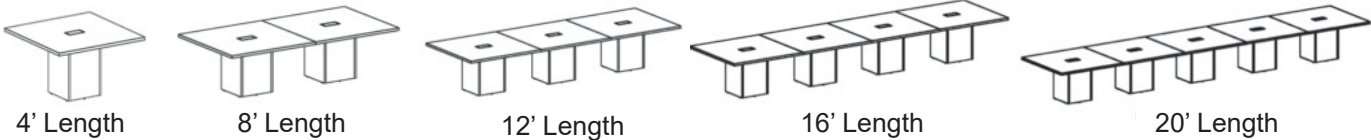

SEE PAGE 99 FOR CHAIRS SHOWN

If you need to accommodate more people than our 12 foot length laminate conference tables allow, our extension leaf inserts are a great option. Add 2 or more PL139T tops and PLCUBE20 bases to create conference table lengths up to 20 feet. Grommets in table tops allow for wire management and attachment of a power module. An attractive and inexpensive solution to your conference table needs.