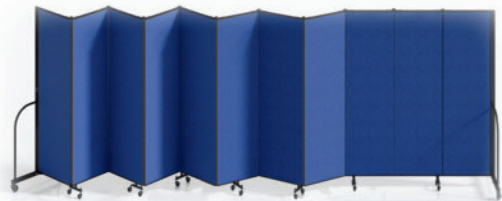

2. Unlock and pull open