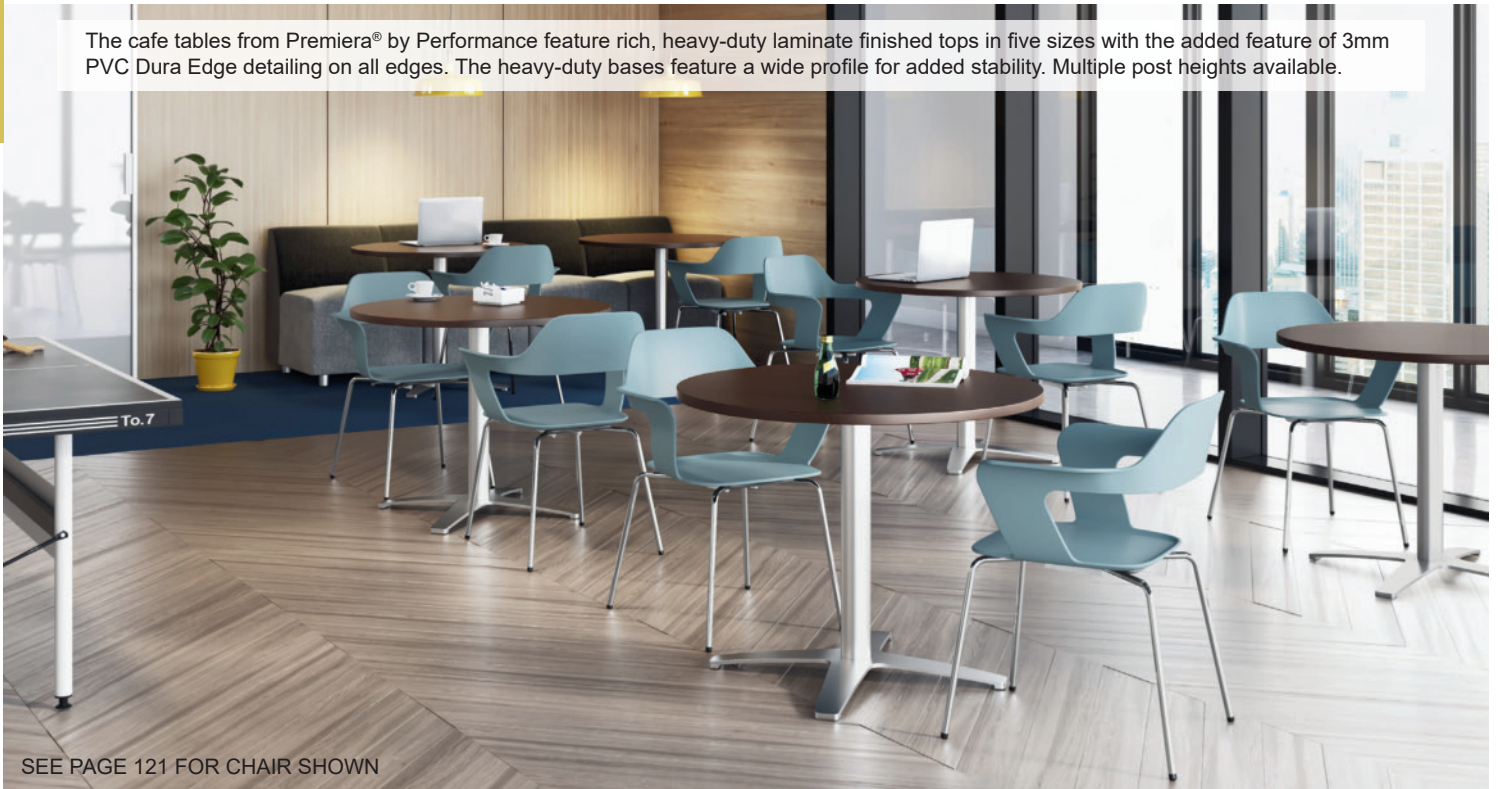

The cafe tables from Premiera® by Performance feature rich, heavy-duty laminate finished tops in five sizes with the added feature of 3mm PVC Dura Edge detailing on all edges. The heavy-duty bases feature a wide profile for added stability. Multiple post heights available.