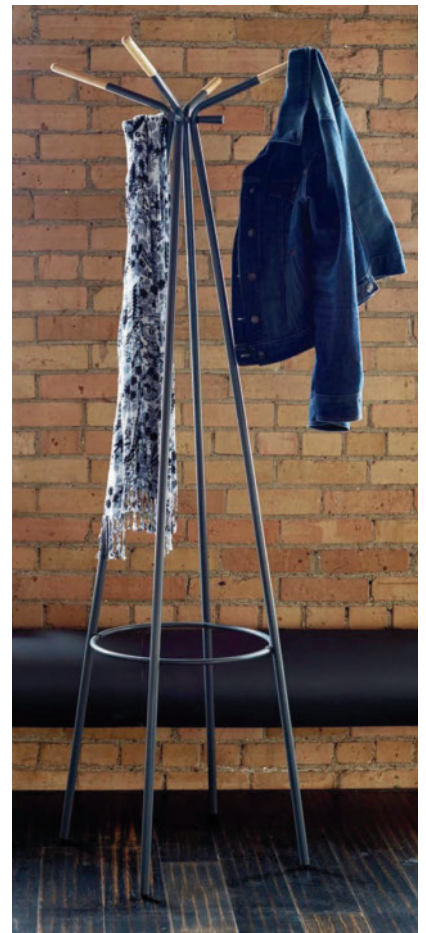

**At-Your-Disposal Waste Receptacle
SAF-9790BL**

- Moisture resistant high-density polyethylene
- Built-in UV inhibitors
- Suitable for outdoor use
- 12" waste opening
- Connectors allow multiple units to attach to anchoring point or for ganging
- Assembly required
- 38 gallon capacity
- Available in Black

List Price: $190.00

**Height-Adjustable Split Level Drafting Table
SAF-3965MO**

- Medium Oak Drafting Table
- Work surface splits
- Adjust drafting table to sit or stand
- Table height adjusts from 26" to 37 1/4"
- Top tilts up to a 50° angle
- Steel frame and wood grain melamine top
- Available in Medium Oak Top / Steel Frame

List Price: $837.00

**Onyx Rotating Mesh Magazine Stand
SAF-5577BL**

- 30 pocket, three-sided rotating magazine stand
- Rotates 360 degrees for easy access to all materials
- Black, steel mesh with powder coat finish for durability
- Magazine compartment 9 3/4" W x 7 1/2" H
- Each pocket holds 3/4" of printed materials
- Pocket capacity of 5 lbs. each.
- Overall - 16.5"d x 66"h x 16.5"w
- Available in Black

List Price: $585.00

**Family Coat Rack
SAF-4256**

- Four wood tip garment hooks
- Four steel hooks
- Steel construction
- Rounded edged on all hooks to help protect garments
- Ring provides storage for umbrellas
- Available in Black, Charcoal, Cream

List Price: $235.00